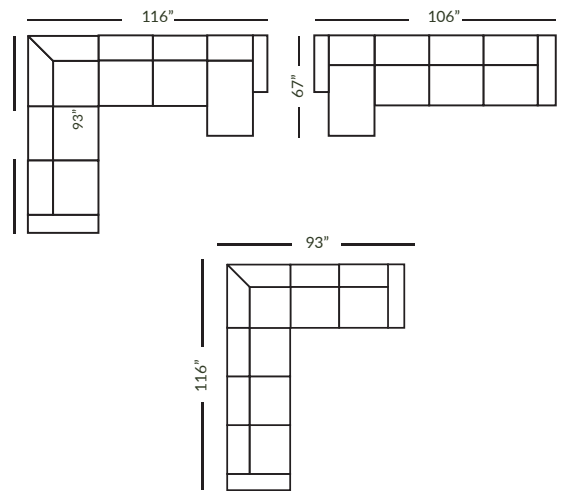

Configurations

Item #	Frame	W	D	H	Arm Ht	Seat Ht	Seat Dpth	FABRIC 1
L2023-300	Sofa	82.5	40	37	24.5	19	21	BODY
L2023-310	RAF Corner Sofa	93	40	37	24.5	19	21	BODY
L2023-320	LAF Corner Sofa	93	40	37	24.5	19	21	BODY
L2023-331	RAF Sofa	76	40	37	24.5	19	21	BODY
L2023-332	LAF Sofa	76	40	37	24.5	19	21	BODY
L2023-110	RAF Loveseat	52.5	40	37	24.5	19	21	BODY
L2023-120	LAF Loveseat	52.5	40	37	24.5	19	21	BODY
L2023-030	RAF Chaise	30	67	37	24.5	19	49	BODY
L2023-040	LAF Chaise	30	67	37	24.5	19	49	BODY
L2023-010	Armless Chair	23	40	37	-	19	21	BODY
L2023-100	Loveseat	59.5	40	37	24.5	19	21	BODY
L2023-000	Chair	36.5	40	37	24.5	19	21	BODY
L2023-500	Ottoman	27	20	18	-	-	-	BODY
L2023-800	Swivel Chair	36.5	40	37	24.5	19	21	BODY
L2023-700	Queen Sleeper	82.5	40	37	24.5	19	21	BODY
L2023-731	RAF Queen Sleeper	76	40	37	24.5	19	21	BODY
L2023-732	LAF Queen Sleeper	76	40	37	24.5	19	21	BODY
L2023-900	Corner	40	40	37	-	19	21	BODY

Construction Features: Blend-down seat cushions deliver luxurious, enveloping comfort with resilient support.

Loose back pillows offer a comfortable, relaxed feel.

Blend-down arm pillows add a soft, luxurious touch for an elevated finish.