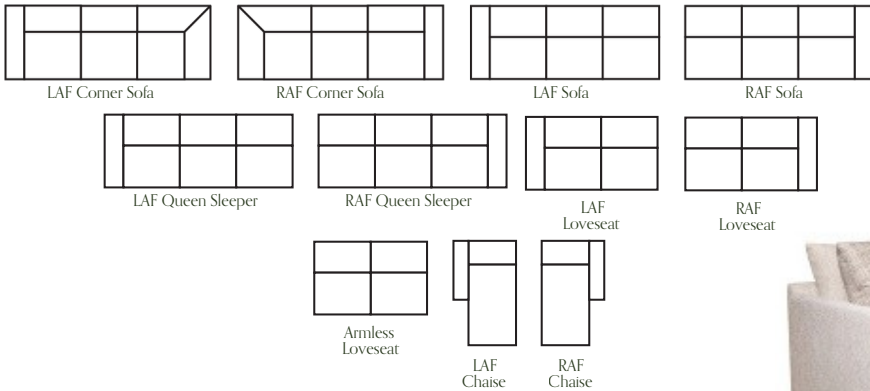

little house
by christopher

K27800 Molly Sectional

Configurations

Item #	Frame	W	D	H	Arm Ht	Seat Ht	Seat Dpth	Fabric 1	Fabric 2	Fabric 3
K27800-310	RAF Corner Sofa	93	40	37	26	20	24	BODY	2-21" pillows	2-19" pillows
K27800-320	LAF Corner Sofa	93	40	37	26	20	24	BODY	2-21" pillows	2-19" pillows
K27800-331	RAF Sofa	80.5	40	37	26	20	24	BODY	1-21" pillow	1-19" pillow
K27800-332	LAF Sofa	80.5	40	37	26	20	24	BODY	1-21" pillow	1-19" pillow
K27800-731	RAF Queen Sleeper	79	40	37	26	20	24	BODY	1-21" pillow	1-19" pillow
K27800-732	LAF Queen Sleeper	79	40	37	26	20	24	BODY	1-21" pillow	1-19" pillow
K27800-110	RAF Loveseat	60	40	37	26	20	24	BODY	1-21" pillow	1-19" pillow
K27800-120	LAF Loveseat	60	40	37	26	20	24	BODY	1-21" pillow	1-19" pillow
K27800-130	Armless Loveseat	51	40	37	-	20	24	BODY	-	-
K27800-030	RAF Chaise	28	64	37	26	20	48	BODY	1-21" pillow	1-19" pillow
K27800-040	LAF Chaise	28	64	37	26	20	48	BODY	1-21" pillow	1-19" pillow