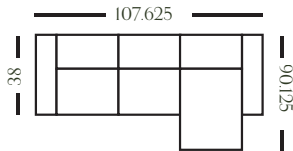

Construction Features: Duracoil™ seat cushions provide lasting support and resilience. Loose back pillows offer a comfortable, relaxed feel.

Blend-down arm pillows add a soft, luxurious touch for an elevated finish.

Item #	Frame	W	D	H	Arm Ht	Seat Ht	Seat Dpth	Fabric 1	Fabric 2	Fabric 3
2563-110	RAF Loveseat	69	38	36	25	19	22	BODY	1-21" pillow	1-19" pillow
2563-120	LAF Loveseat	69	38	36	25	19	22	BODY	1-21" pillow	1-19" pillow
2563-140	RAF Bumper Chaise	38.625	90.125	35	28	20	24	BODY	1-21" pillow	1-19" pillow
2563-150	LAF Bumper Chaise	38.625	90.125	35	28	20	24	BODY	1-21" pillow	1-19" pillow