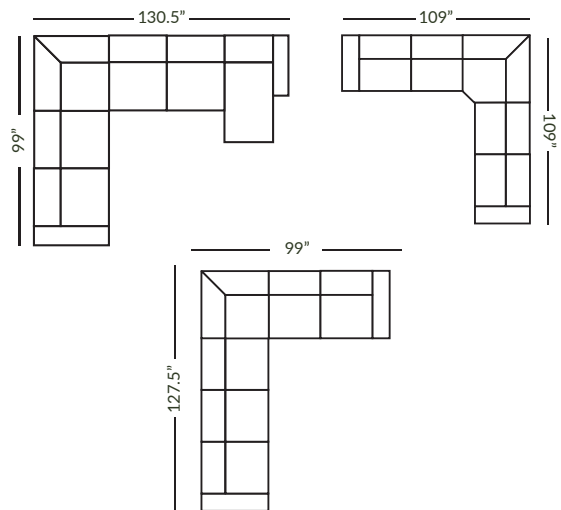

little house
by christopher

L2144 Haley Sectional - Leather

Configurations

Item #	Frame	W	D	H	Arm Ht	Seat Ht	Seat Dpth	Fabric 1
L2144-302	Sofa	83.5	39.5	37.5	26	21.5	21	BODY
L2144-100	Loveseat	57.5	39.5	37.5	26	21.5	21	BODY
L2144-000	Chair	32	39.5	37.5	26	21.5	21	BODY
L2144-800	Swivel Chair	32	39.5	37.5	26	21.5	21	BODY
L2144-880	Swivel Glider Chair	32	39.5	37.5	26	21.5	21	BODY
L2144-500	Ottoman	31.5	22.5	18.5	-	-	-	BODY
L2144-310	RAF Corner Sofa	99	39.5	37.5	26	21.5	21	BODY
L2144-320	LAF Corner Sofa	99	39.5	37.5	26	21.5	21	BODY
L2144-331	RAF Sofa	88	39.5	37.5	26	21.5	21	BODY
L2144-332	LAF Sofa	88	39.5	37.5	26	21.5	21	BODY
L2144-110	RAF Loveseat	60	39.5	37.5	26	21.5	21	BODY
L2144-120	LAF Loveseat	60	39.5	37.5	26	21.5	21	BODY
L2144-130	Armless Loveseat	56	39.5	37.5	-	21.5	21	BODY
L2144-011	RAF Chair	31.5	39.5	37.5	26	21.5	21	BODY
L2144-012	LAF Chair	31.5	39.5	37.5	26	21.5	21	BODY
L2144-030	RAF Chaise	35	58.5	37.5	26	21.5	21	BODY
L2144-040	LAF Chaise	35	58.5	37.5	26	21.5	21	BODY
L2144-910	Corner Wedge	49	39.5	37.5	-	21.5	21	BODY
L2144-731	RAF Queen Sleeper	88	39.5	37.5	26	21.5	21	BODY
L2144-732	LAF Queen Sleeper	88	39.5	37.5	26	21.5	21	BODY