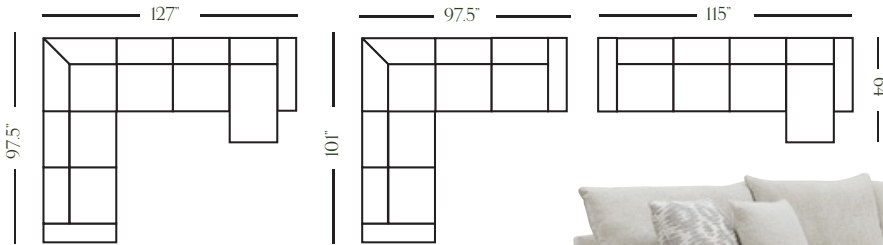

little house
by christopher

K28500 Morgan Sectional

Configurations

Item #	Frame	W	D	H	Arm Ht	Seat Ht	Seat Dpth	Fabric 1	Fabric 2	Fabric 3
K28500-300	Sofa	90	43	39	25.5	18.5	24	BODY	2-21" pillows	2-19" pillows
K28500-100	Loveseat	65	43	39	25.5	18.5	24	BODY	2-21" pillows	
K28500-020	Chair 1/2	49	43	39	25.5	18.5	24	BODY	1-21" pillow	
K28500-520	Ottoman 1/2	49	27	21				BODY		
K28500-530	Storage Ottoman	47	30	18.5	-	-	-	BODY		
K28500-310	RAF Corner Sofa	97.5	43	39	25.5	18.5	24	BODY	2-21" pillows	1-19" pillow
K28500-320	LAF Corner Sofa	97.5	43	39	25.5	18.5	24	BODY	2-21" pillows	1-19" pillow
K28500-331	RAF Sofa	81	43	39	25.5	18.5	24	BODY	1-21" pillow	1-19" pillow
K28500-332	LAF Sofa	81	43	39	25.5	18.5	24	BODY	1-21" pillow	1-19" pillow
K28500-110	RAF Loveseat	58	43	39	25.5	18.5	24	BODY	1-21" pillow	1-19" pillow
K28500-120	LAF Loveseat	58	43	39	25.5	18.5	24	BODY	1-21" pillow	1-19" pillow
K28500-130	Armless Loveseat	50	43	39	-	18.5	24	BODY		
K28500-010	Armless Chair	24	43	39	-	18.5	24	BODY		
K28500-030	RAF Chaise	34	64	39	25.5	18.5	45	BODY	1-21" pillow	
K28500-040	LAF Chaise	34	64	39	25.5	18.5	45	BODY	1-21" pillow	
K28500-900	Corner	43	43	39	-	18.5	24	BODY	1-21" pillow	1-19" pillow