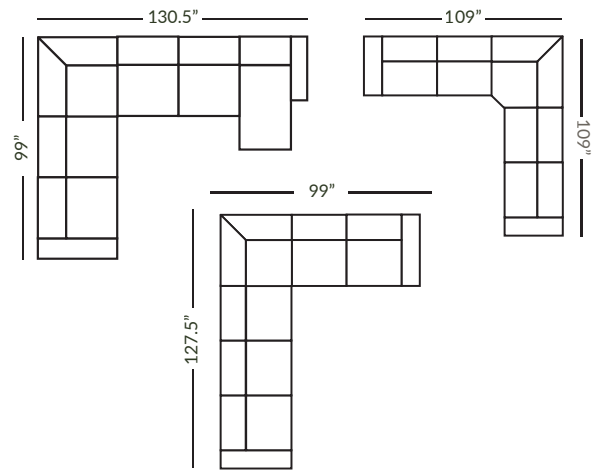

Configurations

Item #	Frame	W	D	H	Arm Ht	Seat Ht	Seat Dpth	Fabric 1	Fabric 2	Fabric 3
2144-302	Sofa	83.5	39.5	37.5	26	21.5	21	BODY	2-19" pillows	-
2144-100	Loveseat	57.5	39.5	37.5	26	21.5	21	BODY	2-19" pillows	-
2144-000	Chair	32	39.5	37.5	26	21.5	21	BODY	-	-
2144-800	Swivel Chair	32	39.5	37.5	26	21.5	21	BODY	-	-
2144-880	Swivel Glider Chair	32	39.5	37.5	26	21.5	21	BODY	-	-
2144-500	Ottoman	31.5	22.5	18.5	-	-	-	BODY	-	-
2144-702	Queen Sleeper	83.5	39.5	37.5	26	21.5	21	BODY	2-19" pillows	-
2144-310	RAF Corner Sofa	99	39.5	37.5	26	21.5	21	BODY	2-21" pillows	2-19" pillows
2144-320	LAF Corner Sofa	99	39.5	37.5	26	21.5	21	BODY	2-21" pillows	2-19" pillows
2144-331	RAF Sofa	88	39.5	37.5	26	21.5	21	BODY	1-21" pillows	1-19" pillows
2144-332	LAF Sofa	88	39.5	37.5	26	21.5	21	BODY	1-21" pillows	1-19" pillows
2144-110	RAF Loveseat	60	39.5	37.5	26	21.5	21	BODY	1-21" pillow	1-19" pillow
2144-120	LAF Loveseat	60	39.5	37.5	26	21.5	21	BODY	1-21" pillow	1-19" pillow
2144-130	Armless Loveseat	56	39.5	37.5	-	21.5	21	BODY	-	-
2144-011	RAF Chair	31.5	39.5	37.5	26	21.5	21	BODY	1-21" pillow	1-19" pillow
2144-012	LAF Chair	31.5	39.5	37.5	26	21.5	21	BODY	1-21" pillow	1-19" pillow
2144-030	RAF Chaise	35	58.5	37.5	26	21.5	21	BODY	1-21" pillow	1-19" pillow
2144-040	LAF Chaise	35	58.5	37.5	26	21.5	21	BODY	1-21" pillow	1-19" pillow
2144-910	Corner Wedge	49	39.5	37.5	-	21.5	21	BODY	-	-
2144-731	RAF Queen Sleeper	88	39.5	37.5	26	21.5	21	BODY	1-21" pillows	1-19" pillows
2144-732	LAF Queen Sleeper	88	39.5	37.5	26	21.5	21	BODY	1-21" pillows	1-19" pillows

Construction Features: Duracoil™ seat cushions provide lasting support and resilience.

Loose back pillows offer a comfortable, relaxed feel.

Blend-down arm pillows add a soft, luxurious touch for an elevated finish.