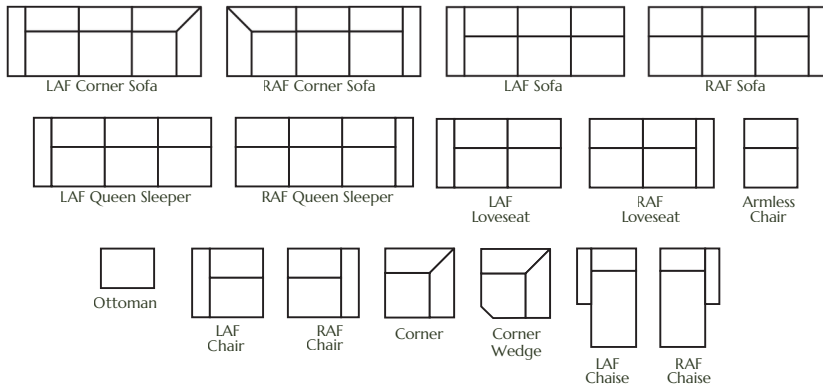

little house
by christopher

2023 Lillian Sectional

Configurations

Item #	Frame	W	D	H	Arm Ht	Seat Ht	Seat Dpth	FABRIC 1	FABRIC 2
2023-300	Sofa	82.5	40	37	24.5	19	21	BODY	2-19" pillows
2023-700	Queen Sleeper	82.5	40	37	24.5	19	21	BODY	2-19" pillows
2023-100	Loveseat	59.5	40	37	24.5	19	21	BODY	2-19" pillows
2023-000	Chair	36.5	40	37	24.5	19	21	BODY	-
2023-500	Ottoman	27	20	18	-	-	-	BODY	-
2023-310	RAF Corner Sofa	93	40	37	24.5	19	21	BODY	2-19" pillows
2023-320	LAF Corner Sofa	93	40	37	24.5	19	21	BODY	2-19" pillows
2023-331	RAF Sofa	76	40	37	24.5	19	21	BODY	1-19" pillow
2023-332	LAF Sofa	76	40	37	24.5	19	21	BODY	1-19" pillow
2023-731	RAF Sleeper	76	40	37	24.5	19	21	BODY	1-19" pillow
2023-732	LAF Sleeper	76	40	37	24.5	19	21	BODY	1-19" pillow
2023-110	RAF Loveseat	52.5	40	37	24.5	19	21	BODY	1-19" pillow
2023-120	LAF Loveseat	52.5	40	37	24.5	19	21	BODY	1-19" pillow
2023-130	Armless Loveseat	46	40	37	-	19	21	BODY	-
2023-010	Armless Chair	23	40	37	-	19	21	BODY	-
2023-011	RAF Chair	29.5	40	37	24.5	19	21	BODY	-
2023-012	LAF Chair	29.5	40	37	24.5	19	21	BODY	-
2023-030	RAF Chaise	30	67	37	24.5	19	21	BODY	1-19" pillow
2023-040	LAF Chaise	30	67	37	24.5	19	21	BODY	1-19" pillow
2023-900	Corner	40	40	37	-	19	21	BODY	1-19" pillow
2023-910	Corner Wedge	49.5	49.5	37	-	19	21	BODY	1-19" pillow

Construction Features: Duracoil™ seat cushions provide lasting support and resilience.

Loose back pillows offer a comfortable, relaxed feel.

Blend-down arm pillows add a soft, luxurious touch for an elevated finish.