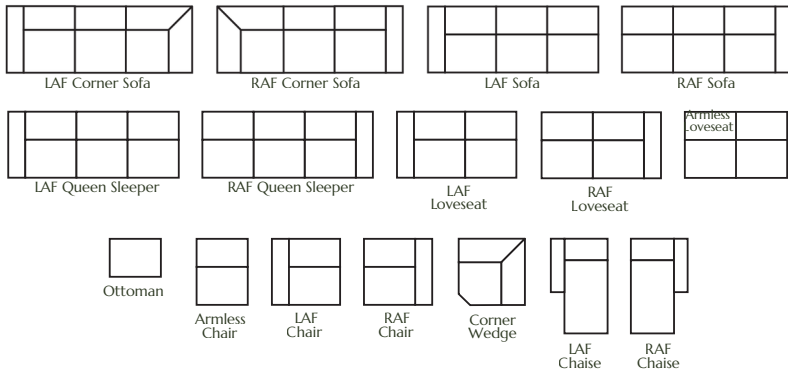

L2144 Haley Sectional - Leather