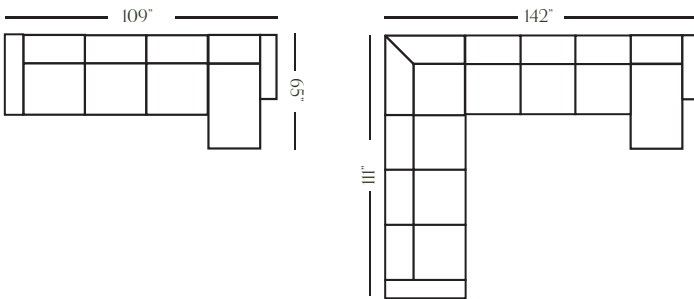

Armless Chair

Corner

Configurations

Item #	Frame	W	D	H	Arm Ht	Seat Ht	Seat Dpth	Fabric 1	Fabric 2	Fabric 3
2183-302	Sofa	78	39	39	25.5	20.5	21	BODY	2-21" pillow	2-19" pillow
2183-350	XL Sofa	88	39	39	25.5	20.5	21	BODY	2-21" pillows	2-19" pillows
2183-100	Loveseat	55.5	39	39	25.5	20.5	21	BODY	2-21" pillows	-
2183-000	Chair	36	39	39	25.5	20.5	21	BODY	-	-
2183-500	Ottoman	34	20	17	-	-	-	BODY	-	-
2183-702	Queen Sleeper	78	39	39	25.5	20.5	21	BODY	2-21" pillows	2-19" pillows
2183-331	RAF Sofa	72	39	39	25.5	20.5	21	BODY	1-21" pillow	1-19" pillow
2183-332	LAF Sofa	72	39	39	25.5	20.5	21	BODY	1-21" pillow	1-19" pillow
2183-343	Armless Sofa	66	39	39	-	20.5	21	BODY	-	-
2183-010	Armless Chair	33	39	39	-	20.5	21	BODY	-	-
2183-035	RAF Chaise	37	65	39	25.5	20.5	51	BODY	1-21" pillow	1-19" pillow
2183-045	LAF Chaise	37	65	39	25.5	20.5	51	BODY	1-21" pillow	1-19" pillow
2183-900	Corner	39	39	39	-	20.5	21	BODY	1-21" pillow	1-19" pillow