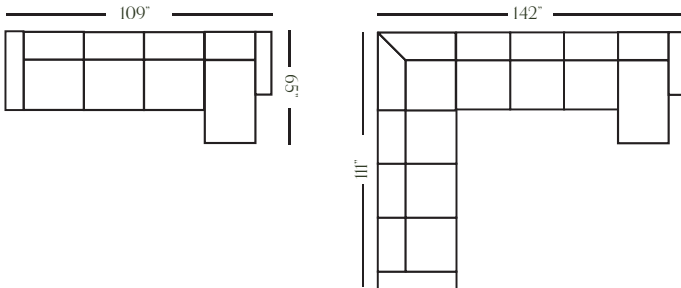

Armless
Chair

Corner

Configurations

Item #	Frame	W	D	H	Arm Ht	Seat Ht	Seat Dpth	Fabric 1	Fabric 2	Fabric 3
2179-302	Sofa	78	39	39	25.5	20.5	21	BODY	2-21" pillows	2-19" pillows
2179-350	XL Sofa	88	39	39	25.5	20.5	21	BODY	2-21" pillows	2-19" pillows
2179-100	Loveseat	56	39	39	25.5	20.5	21	BODY	2-21" pillows	-
2179-000	Chair	34	39	39	25.5	20.5	21	BODY	-	-
2179-500	Ottoman	34	20	17	-	-	-	BODY	-	-
2179-702	Queen Sleeper	78	39	39	25.5	20.5	21	BODY	2-21" pillows	2-19" pillows
2179-331	RAF Sofa	72	39	39	25.5	20.5	21	BODY	1-21" pillow	1-19" pillow
2179-332	LAF Sofa	72	39	39	25.5	20.5	21	BODY	1-21" pillow	1-19" pillow
2179-343	Armless Sofa	66	39	39	-	20.5	21	BODY	-	-
2179-010	Armless Chair	33	39	39	-	20.5	21	BODY	-	-
2179-035	RAF Chaise	37	65	39	25.5	20.5	21	BODY	1-21" pillow	1-19" pillow
2179-045	LAF Chaise	37	65	39	25.5	20.5	21	BODY	1-21" pillow	1-19" pillow
2179-900	Corner	39	39	39	-	20.5	21	BODY	1-21" pillow	1-19" pillow