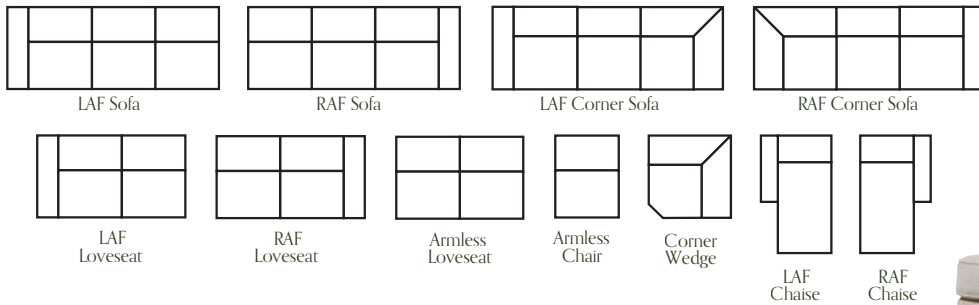

K28500 Morgan Sectional