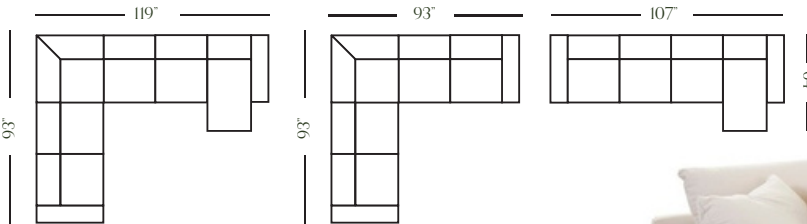

Configurations

Item #	Frame	W	D	H	Arm Ht	Seat Ht	Seat Dpth	Fabric 1	Fabric 2	Fabric 3
K27800-310	RAF Corner Sofa	93	40	37	26	20	24	BODY	2-21" pillows	2-19" pillows
K27800-320	LAF Corner Sofa	93	40	37	26	20	24	BODY	2-21" pillows	2-19" pillows
K27800-331	RAF Sofa	80.5	40	37	26	20	24	BODY	1-21" pillow	1-19" pillow
K27800-332	LAF Sofa	80.5	40	37	26	20	24	BODY	1-21" pillow	1-19" pillow
K27800-731	RAF Queen Sleeper	79	40	37	26	20	24	BODY	1-21" pillow	1-19" pillow
K27800-732	LAF Queen Sleeper	79	40	37	26	20	24	BODY	1-21" pillow	1-19" pillow
K27800-110	RAF Loveseat	60	40	37	26	20	24	BODY	1-21" pillow	1-19" pillow
K27800-120	LAF Loveseat	60	40	37	26	20	24	BODY	1-21" pillow	1-19" pillow
K27800-130	Armless Loveseat	51	40	37	-	20	24	BODY	-	-
K27800-030	RAF Chaise	28	64	37	26	20	48	BODY	1-21" pillow	1-19" pillow
K27800-040	LAF Chaise	28	64	37	26	20	48	BODY	1-21" pillow	1-19" pillow

Construction Features: UltraLux™ seat cushion delivers plush comfort with exceptional durability.

Loose back pillows offer a comfortable, relaxed feel. Fiber-filled arm pillows offer a plush, pillowy feel that stays full and inviting for lasting comfort.