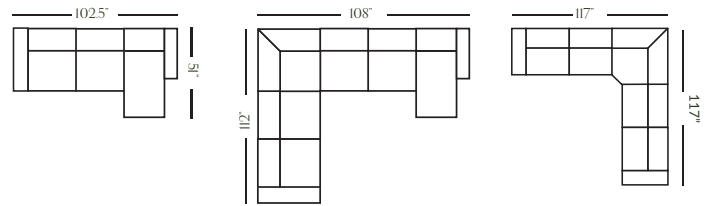

little house
by christopher

2150 Brooks Sectional

Configurations

Item #	Frame	W	D	H	Arm Ht	Seat Ht	Seat Dpth	Fabric 1	Fabric 2
2150-300	Sofa	89	39	38	27.5	19.5	21.5	BODY	2-19"
2150-100	Loveseat	64	39	38	27.5	19.5	21.5	BODY	2-19"
2150-020	Chair 1/2	45	39	38	27.5	19.5	21.5	BODY	1-19"
2150-520	Ottoman 1/2	42	22	17	-	-	-	BODY	-
2150-110	RAF Loveseat	69	39	38	27.5	19.5	21.5	BODY	1-19" pillow
2150-120	LAF Loveseat	69	39	38	27.5	19.5	21.5	BODY	1-19" pillow
2150-130	Armless Loveseat	62	39	38	-	19.5	21.5	BODY	-
2150-010	Armless Chair	31	39	38	-	19.5	21.5	BODY	-
2150-030	RAF Chaise	33.5	51	38	27.5	19.5	21.5	BODY	1-19" pillow
2150-040	LAF Chaise	33.5	51	38	27.5	19.5	21.5	BODY	1-19" pillow
2150-530	Storage Ottoman	32	32	18.5	-	-	-	BODY	-
2150-900	Corner	39	39	38	-	19.5	21.5	BODY	1-19" pillow
2150-910	Corner Wedge	48	30	38	-	19.5	21.5	BODY	2-19" pillows