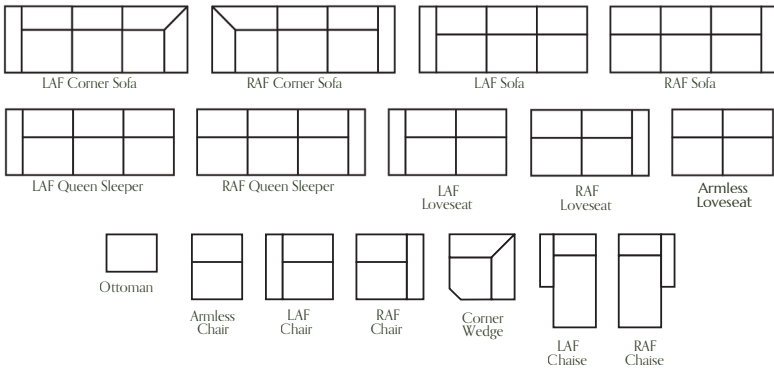

little house
by christopher

2144 Haley Sectional

Configurations

Item #	Frame	W	D	H	Arm Ht	Seat Ht	Seat Dpth	Fabric 1	Fabric 2	Fabric 3
2144-302	Sofa	83.5	39.5	37.5	26	21.5	21	BODY	2-19" pillows	-
2144-100	Loveseat	57.5	39.5	37.5	26	21.5	21	BODY	2-19" pillows	-
2144-000	Chair	32	39.5	37.5	26	21.5	21	BODY	-	-
2144-800	Swivel Chair	32	39.5	37.5	26	21.5	21	BODY	-	-
2144-880	Swivel Glider Chair	32	39.5	37.5	26	21.5	21	BODY	-	-
2144-500	Ottoman	31.5	22.5	18.5	-	-	-	BODY	-	-
2144-702	Queen Sleeper	83.5	39.5	37.5	26	21.5	21	BODY	2-19" pillows	-
2144-310	RAF Corner Sofa	99	39.5	37.5	26	21.5	21	BODY	2-21" pillows	2-19" pillows
2144-320	LAF Corner Sofa	99	39.5	37.5	26	21.5	21	BODY	2-21" pillows	2-19" pillows
2144-331	RAF Sofa	88	39.5	37.5	26	21.5	21	BODY	1-21" pillows	1-19" pillows
2144-332	LAF Sofa	88	39.5	37.5	26	21.5	21	BODY	1-21" pillows	1-19" pillows
2144-110	RAF Loveseat	60	39.5	37.5	26	21.5	21	BODY	1-21" pillow	1-19" pillow
2144-120	LAF Loveseat	60	39.5	37.5	26	21.5	21	BODY	1-21" pillow	1-19" pillow
2144-130	Armless Loveseat	56	39.5	37.5	-	21.5	21	BODY	-	-
2144-011	RAF Chair	31.5	39.5	37.5	26	21.5	21	BODY	1-21" pillow	1-19" pillow
2144-012	LAF Chair	31.5	39.5	37.5	26	21.5	21	BODY	1-21" pillow	1-19" pillow
2144-030	RAF Chaise	35	58.5	37.5	26	21.5	21	BODY	1-21" pillow	1-19" pillow
2144-040	LAF Chaise	35	58.5	37.5	26	21.5	21	BODY	1-21" pillow	1-19" pillow
2144-910	Corner Wedge	49	39.5	37.5	-	21.5	21	BODY	-	-
2144-731	RAF Queen Sleeper	88	39.5	37.5	26	21.5	21	BODY	1-21" pillows	1-19" pillows
2144-732	LAF Queen Sleeper	88	39.5	37.5	26	21.5	21	BODY	1-21" pillows	1-19" pillows

Construction Features: Duracoil™ seat cushions provide lasting support and resilience.

Loose back pillows offer a comfortable, relaxed feel.

Blend-down arm pillows add a soft, luxurious touch for an elevated finish.