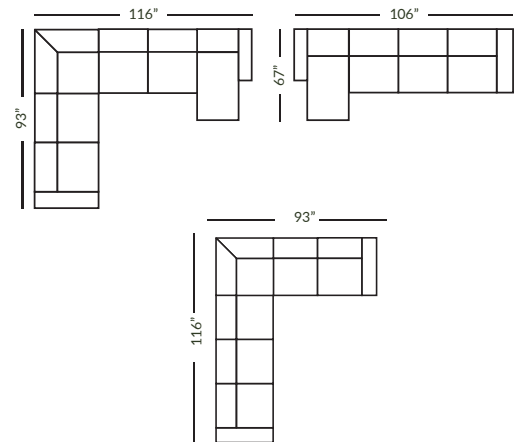

little house
by christopher

2023 Lillian Sectional

Configurations

Item #	Frame	W	D	H	Arm Ht	Seat Ht	Seat Dpth	FABRIC 1	FABRIC 2
2023-300	Sofa	82.5	40	37	24.5	19	21	BODY	2-19" pillows
2023-700	Queen Sleeper	82.5	40	37	24.5	19	21	BODY	2-19" pillows
2023-100	Loveseat	59.5	40	37	24.5	19	21	BODY	2-19" pillows
2023-000	Chair	36.5	40	37	24.5	19	21	BODY	-
2023-500	Ottoman	27	20	18	-	-	-	BODY	-
2023-310	RAF Corner Sofa	93	40	37	24.5	19	21	BODY	2-19" pillows
2023-320	LAF Corner Sofa	93	40	37	24.5	19	21	BODY	2-19" pillows
2023-331	RAF Sofa	76	40	37	24.5	19	21	BODY	1-19" pillow
2023-332	LAF Sofa	76	40	37	24.5	19	21	BODY	1-19" pillow
2023-731	RAF Sleeper	76	40	37	24.5	19	21	BODY	1-19" pillow
2023-732	LAF Sleeper	76	40	37	24.5	19	21	BODY	1-19" pillow
2023-110	RAF Loveseat	52.5	40	37	24.5	19	21	BODY	1-19" pillow
2023-120	LAF Loveseat	52.5	40	37	24.5	19	21	BODY	1-19" pillow
2023-130	Armless Loveseat	46	40	37	-	19	21	BODY	-
2023-010	Armless Chair	23	40	37	-	19	21	BODY	-
2023-011	RAF Chair	29.5	40	37	24.5	19	21	BODY	-
2023-012	LAF Chair	29.5	40	37	24.5	19	21	BODY	-
2023-030	RAF Chaise	30	67	37	24.5	19	21	BODY	1-19" pillow
2023-040	LAF Chaise	30	67	37	24.5	19	21	BODY	1-19" pillow
2023-900	Corner	40	40	37	-	19	21	BODY	1-19" pillow
2023-910	Corner Wedge	49.5	49.5	37	-	19	21	BODY	1-19" pillow