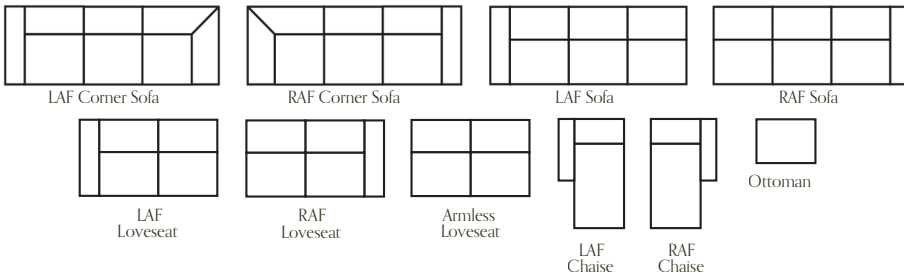

little house
by christopher

2150 Brooks Sectional

Configurations

Item #	Frame	W	D	H	Arm Ht	Seat Ht	Seat Dpth	Fabric 1	Fabric 2
2150-300	Sofa	89	39	38	27.5	19.5	21.5	BODY	2-19"
2150-100	Loveseat	64	39	38	27.5	19.5	21.5	BODY	2-19"
2150-020	Chair 1/2	45	39	38	27.5	19.5	21.5	BODY	1-19"
2150-520	Ottoman 1/2	42	22	17	-	-	-	BODY	-
2150-110	RAF Loveseat	69	39	38	27.5	19.5	21.5	BODY	1-19" pillow
2150-120	LAF Loveseat	69	39	38	27.5	19.5	21.5	BODY	1-19" pillow
2150-130	Armless Loveseat	62	39	38	-	19.5	21.5	BODY	-
2150-010	Armless Chair	31	39	38	-	19.5	21.5	BODY	-
2150-030	RAF Chaise	33.5	51	38	27.5	19.5	21.5	BODY	1-19" pillow
2150-040	LAF Chaise	33.5	51	38	27.5	19.5	21.5	BODY	1-19" pillow
2150-530	Storage Ottoman	32	32	18.5	-	-	-	BODY	-
2150-900	Corner	39	39	38	-	19.5	21.5	BODY	1-19" pillow
2150-910	Corner Wedge	48	30	38	-	19.5	21.5	BODY	2-19" pillows

little house
by christopher

D16100 Chloe Slipcovered Sectional

Configurations

Item #	Frame	W	D	H	Arm Ht	Seat Ht	Seat Dpth	Fabric 1	Fabric 2
D16100-302B	Sofa	83	38	40	28	21.5	22	BODY	2-19" pillows
D16100-100B	Loveseat	63	38	40	28	21.5	22	BODY	2-19" pillows
D16100-000B	Chair	40	38	40	28	21.5	22	BODY	2-19" pillows
D16100-500B	Ottoman	32.5	25.5	20.5	-	-	-	BODY	1-19" pillow
D16100-760B	Full Sleeper	83	38	40	28	21.5	22	BODY	1-19" pillow
D16100-310B	RAF Corner Sofa	92	38	40	28	21.5	22	BODY	2-19" pillows
D16100-320B	LAF Corner Sofa	92	38	40	28	21.5	22	BODY	1-19" pillow
D16100-331B	RAF Sofa	77	38	40	28	21.5	22	BODY	1-19" pillow
D16100-332B	LAF Sofa	77	38	40	28	21.5	22	BODY	2-19" pillows
D16100-731B	RAF Full Sleeper	77	38	40	28	21.5	22	BODY	1-19" pillow
D16100-732B	LAF Full Sleeper	77	38	40	28	21.5	22	BODY	1-19" pillow
D16100-110B	RAF Loveseat	54	38	40	28	21.5	22	BODY	-
D16100-120B	LAF Loveseat	54	38	40	28	21.5	22	BODY	-
D16100-130B	Armless Loveseat	46	38	40	-	21.5	22	BODY	1-19" pillow
D16100-030B	RAF Chaise	32	70	40	28	21.5	49	BODY	1-19" pillow
D16100-040B	LAF Chaise	32	70	40	28	21.5	49	BODY	-