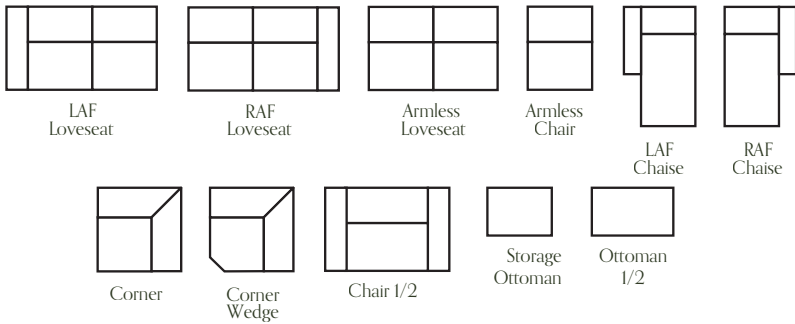

little house
by christopher

2150 Brooks Sectional

Configurations

Item #	Frame	W	D	H	Arm Ht	Seat Ht	Seat Dpth	Fabric 1	Fabric 2
2150-300	Sofa	89	39	38	27.5	19.5	21.5	BODY	2-19"
2150-100	Loveseat	64	39	38	27.5	19.5	21.5	BODY	2-19"
2150-020	Chair 1/2	45	39	38	27.5	19.5	21.5	BODY	1-19"
2150-520	Ottoman 1/2	42	22	17	-	-	-	BODY	-
2150-110	RAF Loveseat	69	39	38	27.5	19.5	21.5	BODY	1-19" pillow
2150-120	LAF Loveseat	69	39	38	27.5	19.5	21.5	BODY	1-19" pillow
2150-130	Armless Loveseat	62	39	38	-	19.5	21.5	BODY	-
2150-010	Armless Chair	31	39	38	-	19.5	21.5	BODY	-
2150-030	RAF Chaise	33.5	51	38	27.5	19.5	21.5	BODY	1-19" pillow
2150-040	LAF Chaise	33.5	51	38	27.5	19.5	21.5	BODY	1-19" pillow
2150-530	Storage Ottoman	32	32	18.5	-	-	-	BODY	-
2150-900	Corner	39	39	38	-	19.5	21.5	BODY	1-19" pillow
2150-910	Corner Wedge	48	30	38	-	19.5	21.5	BODY	2-19" pillows