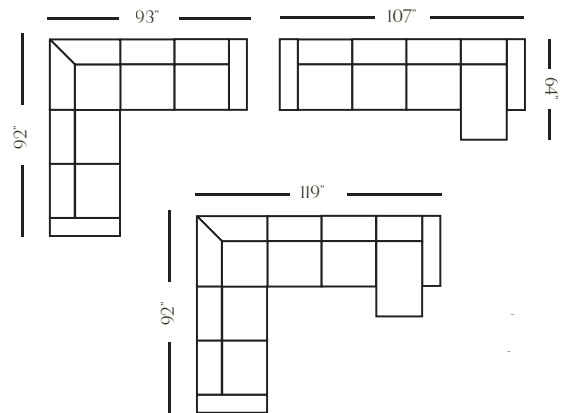

Configurations

Item #	Frame	W	D	H	Arm Ht	Seat Ht	Seat Dpth	Fabric 1	Fabric 2
D16100-302B	Sofa	83	38	40	28	21.5	22	BODY	2-19" pillows
D16100-100B	Loveseat	63	38	40	28	21.5	22	BODY	2-19" pillows
D16100-000B	Chair	40	38	40	28	21.5	22	BODY	2-19" pillows
D16100-500B	Ottoman	32.5	25.5	20.5	-	-	-	BODY	1-19" pillow
D16100-760B	Full Sleeper	83	38	40	28	21.5	22	BODY	1-19" pillow
D16100-310B	RAF Corner Sofa	92	38	40	28	21.5	22	BODY	2-19" pillows
D16100-320B	LAF Corner Sofa	92	38	40	28	21.5	22	BODY	1-19" pillow
D16100-331B	RAF Sofa	77	38	40	28	21.5	22	BODY	1-19" pillow
D16100-332B	LAF Sofa	77	38	40	28	21.5	22	BODY	2-19" pillows
D16100-731B	RAF Full Sleeper	77	38	40	28	21.5	22	BODY	1-19" pillow
D16100-732B	LAF Full Sleeper	77	38	40	28	21.5	22	BODY	1-19" pillow
D16100-110B	RAF Loveseat	54	38	40	28	21.5	22	BODY	-
D16100-120B	LAF Loveseat	54	38	40	28	21.5	22	BODY	-
D16100-130B	Armless Loveseat	46	38	40	-	21.5	22	BODY	1-19" pillow
D16100-030B	RAF Chaise	32	70	40	28	21.5	49	BODY	1-19" pillow
D16100-040B	LAF Chaise	32	70	40	28	21.5	49	BODY	-

Construction Features: Blend-down seat cushions deliver luxurious, enveloping comfort with resilient support.

Loose back pillows offer a comfortable, relaxed feel. Blend-down arm pillows add a soft, luxurious touch for an elevated finish.