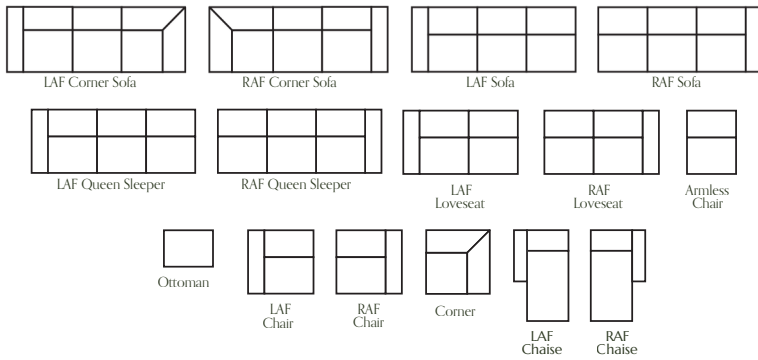

L2023 Lillian Sectional Leather