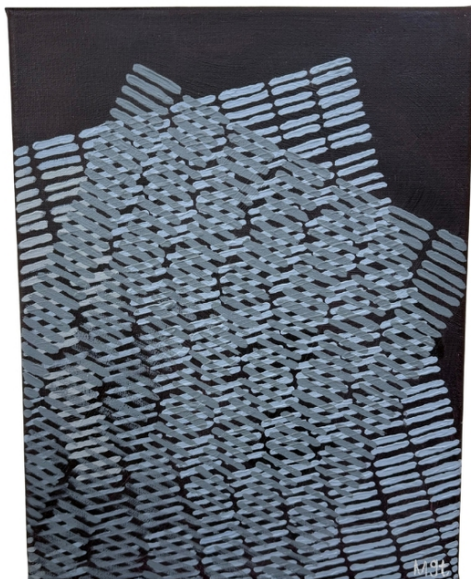

# \Shadow Study #2\ by Mary Grace Tracy

PRICE  
\$175.00

HEIGHT  
14 in

WIDTH  
11 in

MEDIUM  
Acrylic on Canvas

## Description

*Shadow Study #2* is an original acrylic painting by Mary Grace Tracy that continues her exploration of pattern, rhythm, and shifting light. Soft gray-blue marks layer across a dark ground, forming a dynamic grid that feels both structured and quietly organic.

Painted in acrylic on canvas, the repeated brushstrokes create depth through overlap and subtle variation, suggesting movement as light passes across a surface. The restrained palette and tactile texture give the work a calm, architectural presence while rewarding closer inspection.

Perfect for shelves, studies, or gallery walls, *Shadow Study #2* pairs beautifully with *Shadow Study #1* or stands alone as a refined, modern abstraction.

Christopher Collection

2913 Linden Avenue, Homewood, AL 35209, US