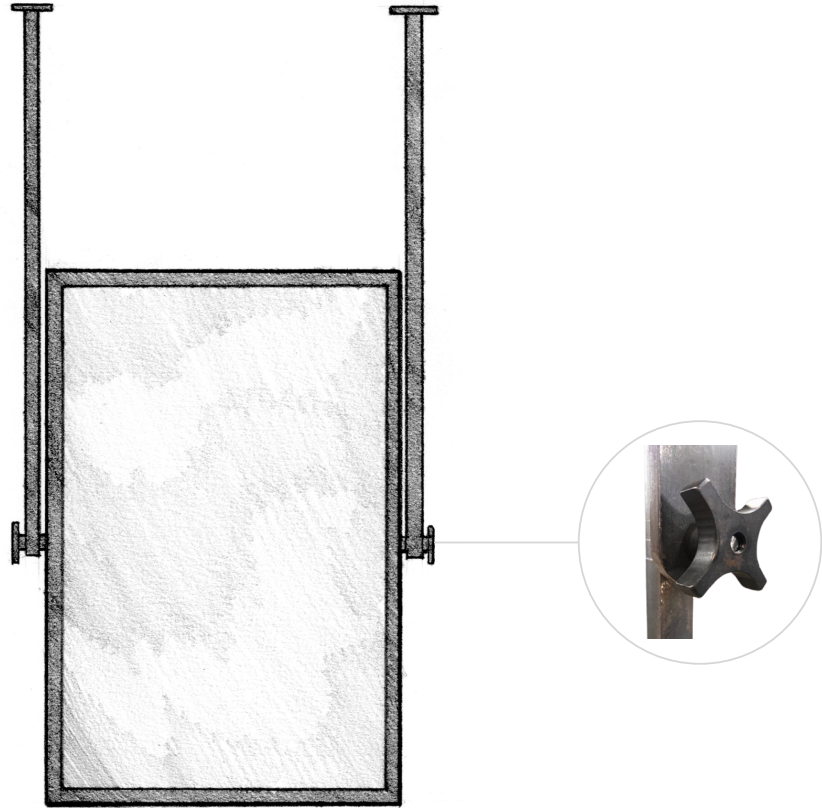

CHRISTOPHER
Collection

Belmont Vanity Mirror

Custom Product by Christopher Collection

SPECIFICATIONS

COLOR	Standard: Matte Black, more options available
COLLECTION	Vanity Mirrors
PRODUCT MATERIALS	Safety glass with solid black backing (MDF/POLY/WOOD)
STYLE	Belmont Vanity Mirror with Dual Post Ceiling Mount
MIRROR DIMENSION	Customizable
OVERALL DIMENSIONS	Customizable